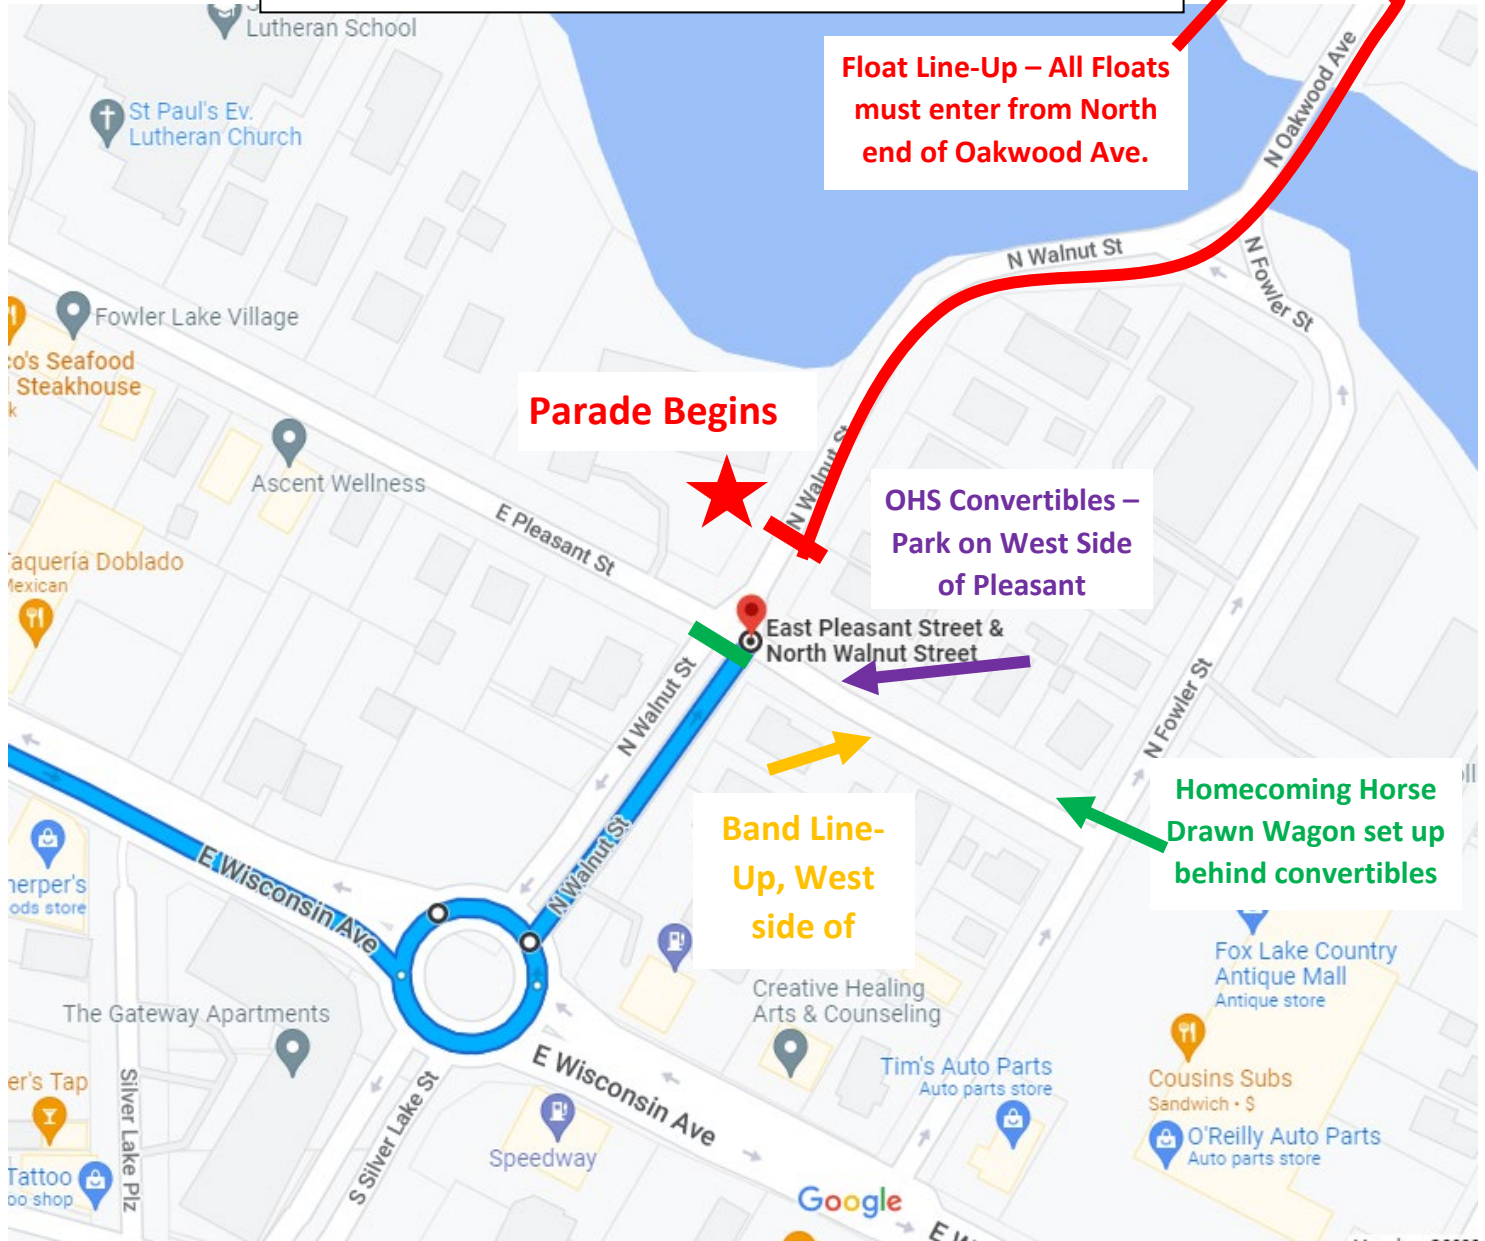

HOMECOMING PARADE LINE-UP POSITIONS

Floats must enter Oakwood Ave on Lisbon Road
Parade participants should be dropped off NORTH of Fowler Park and can walk South to their floats.

Begins – Walnut Street and Pleasant Street

Line-up starts at 4:00 pm (First come, first served basis)

Need to be in place by 5:00 pm

Parade begins at 5:15 pm

Float Line-Up – All Floats must enter from North end of Oakwood Ave.

Parade Begins

OHS Convertibles – Park on West Side of Pleasant

Band Line-Up, West side of

Homecoming Horse Drawn Wagon set up behind convertibles

HOMECOMING PARADE ROUTE

Begins – Walnut Street and Pleasant Street
Ends – Roosevelt Field